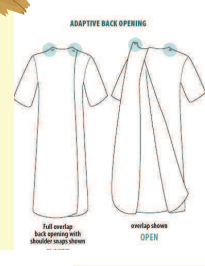

Adaptive Open Back Fashions for Ladies & Men

Accessories!!!
Infinity scarves, clip-on scarves, diabetic socks